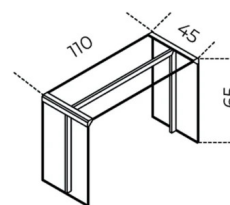

President Scrivania / Dattilo

Studio G&R
1971

Desk and return in transparent, extralight or smoked "grigio Italia" tempered glass. Bright or satin stainless steel metal parts. Also available bright brass, satin brass or embossed white or black lacquered metal parts.

Cable management option:

OPTION 1_For cable management, a hole diam. cm 6 on the top with 10cm minimum distance from the edge, can be arranged upon request.

Cm (L x P x H)

120 x 60 x 74
140 x 60 x 74
160 x 80 x 74
180 x 85 x 74
200 x 100 x 74
110 x 45 x 65

Inches (L x P x H)

47³/₄ x 23³/₄ x 29³/₄
55¹/₄ x 23³/₄ x 29³/₄
63 x 31¹/₂ x 29³/₄
71 x 33¹/₂ x 29³/₄
78³/₄ x 39¹/₂ x 29³/₄
43¹/₂ x 17³/₄ x 25³/₄

Dattilo